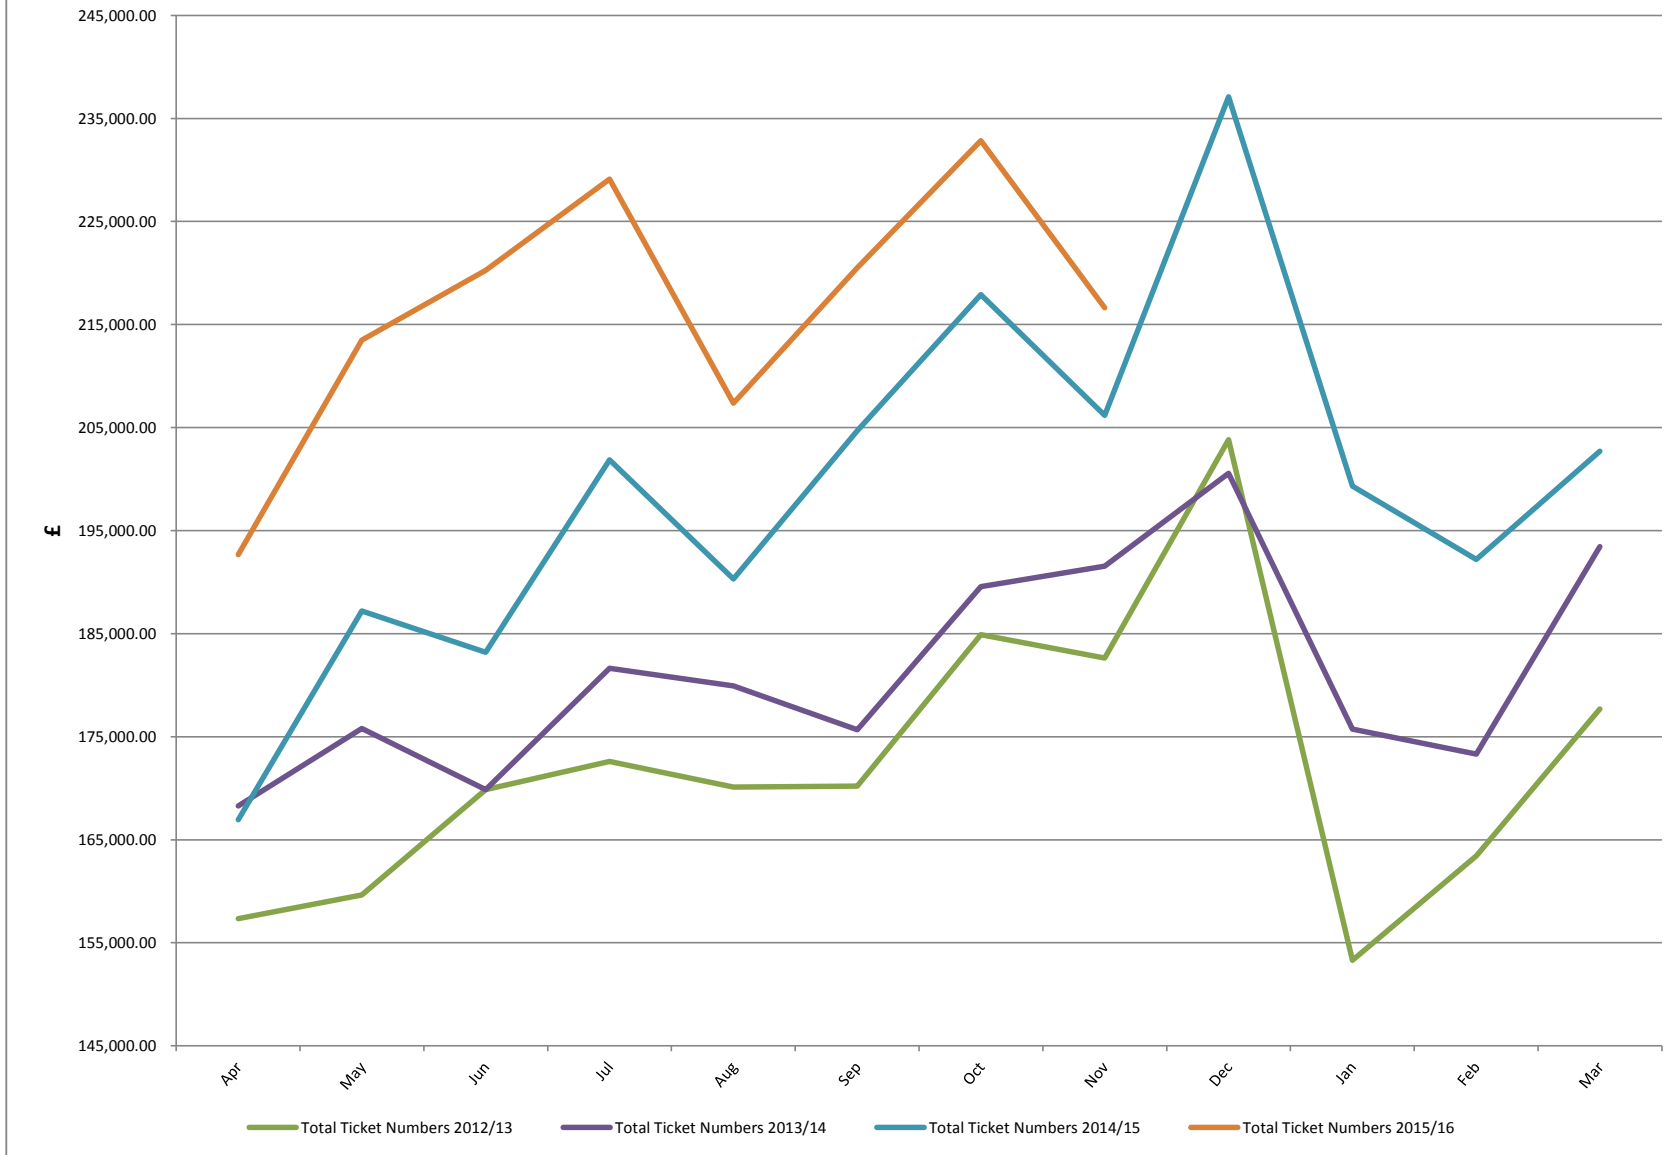

Total Summary Daily Ticket Numbers 2012/13 - 2015/16

The volume of tickets issued up to and including the end of period 8 was 175k higher than for the same period in 2014/15.